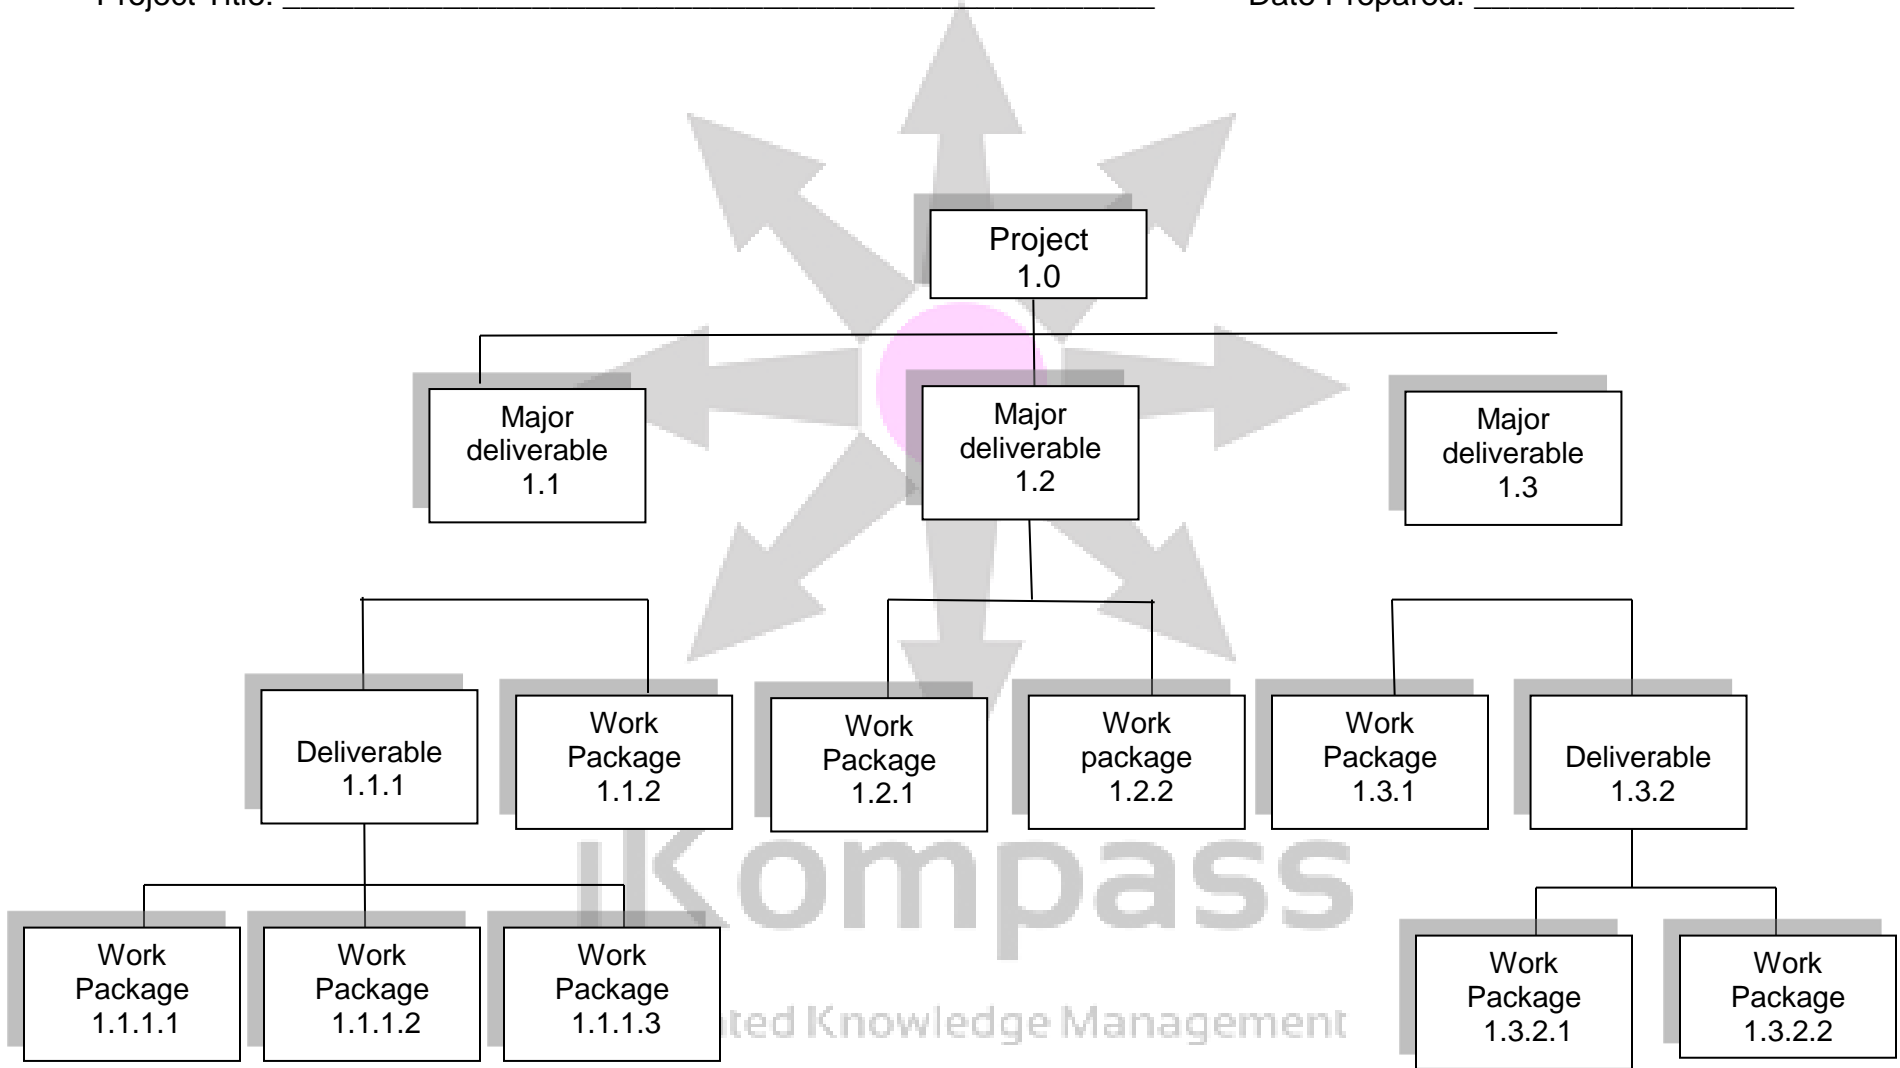

Work breakdown Structure

Work Breakdown Structure (WBS) Template

Project Title: _____

Date Prepared: _____

Work breakdown Structure

[PMP CERTIFICATION SINGAPORE](#)

About iKompass

iKompass is a Project Management consulting and training company dedicated to enhancing skills for anyone involved in project activities. iKompass has the highest recorded independently audited pass rate for the PMP certification training in Singapore. With its main Asia office in Singapore, iKompass runs [PMP certification classes](#) in Malaysia, Philippines, Indonesia and Singapore.

iKompass is a registered Global Education Provider for the Project Management Institute USA. iKompass has the highest pass rate for PMP training in Singapore.

www.ikompass.edu.sg

[Click here for more templates](#)